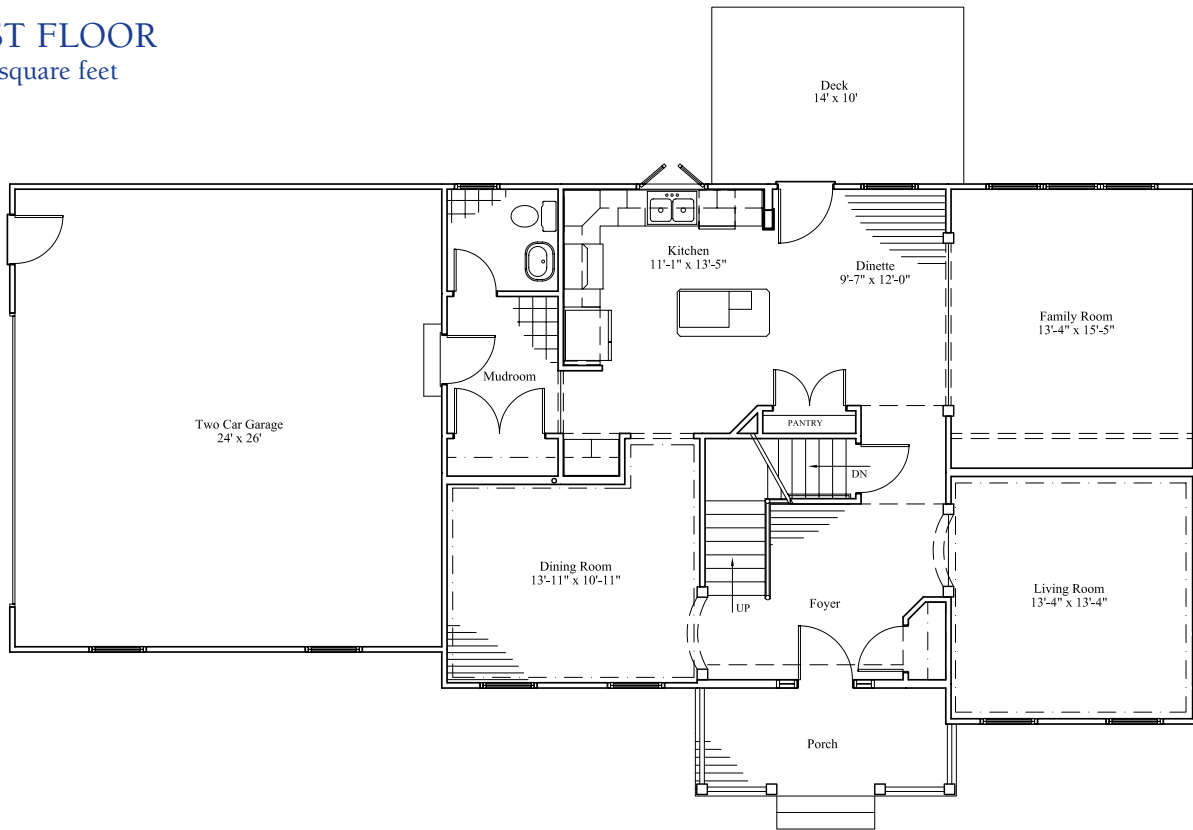

DOVER

Front Elevation A

A SNYDER COMMUNITY

DOVER

FIRST FLOOR

1,204 square feet

SECOND FLOOR

1,419 square feet (includes Bonus Room)